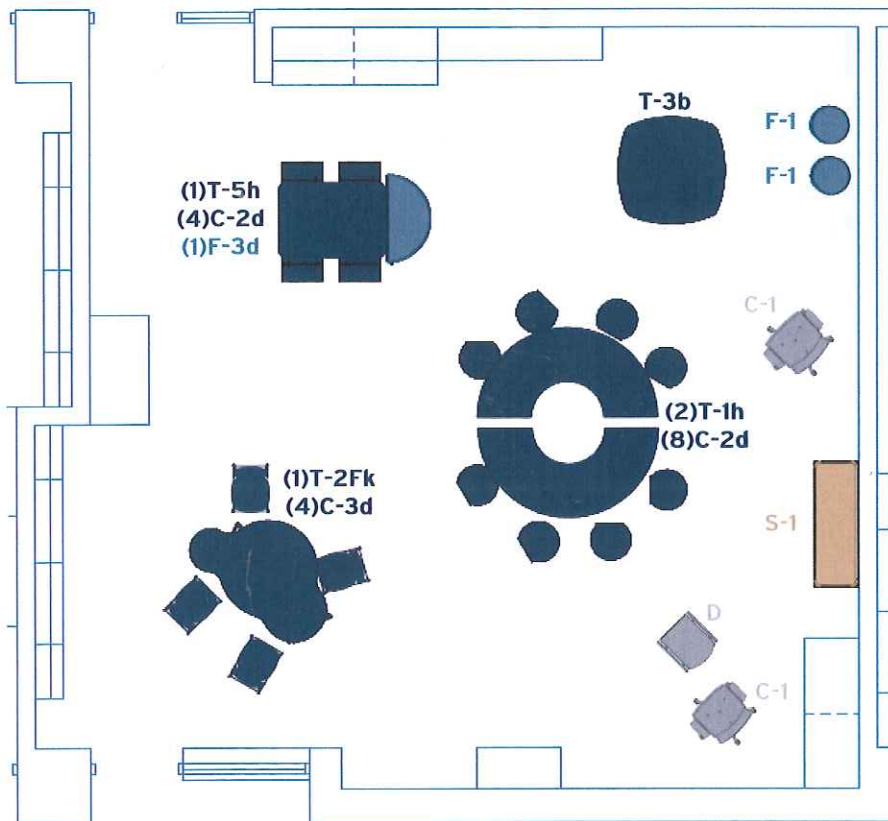

Floor Plan Group #5 - Special Ed

TEACHER WORKSTATION

- (1) [D] Mobile Desk
- (2) [C-1] Task Chair

STUDENT FURNITURE

- (2) [T-1h] Semi-Circle 27"H
- (1) [T-2Fk] Folding Cloudy Table 28"H
- (1) [T-3b] Low Pebbletree Table 14"H
- (1) [T-5h] Steamspace T-Table 27"H
- (12) [C-2d] Rocker Ott Small 18"
- (4) [C-3d] Student Poly Chairs 18"

FLEXIBLE

- (2) [F-1] Workpad Caddy
- (1) [F-3d] Half Round Ott

STORAGE

- (1) [S-1] Store and Draw Upholstered Caddy (8Tub)

Product Index

ITEM TAG	DESCRIPTION	MANUFACTURER	PRODUCT NAME	COLOR/FINISH	DIMENSIONS	ADDITIONAL GUIDELINES	ITEM
Teacher Items							
D	Teacher Mobile Desk	NorvaNivel	SCADDIE	Surface: Writeable Sides: Designer White Edge: Yellow	24"x20"x39"		
C-1	Teacher Task Chair	Allsteel	Quip Task Chair	Back: Navy Seat: Centurion Iron Ore Frame: Black Black Casters	26"Wx26"Dx38"-43 1/4"H		

Student Furniture							
C-2d	18" Ottoman	NorvaNivel	Rocker Ott 18"H	Flat Surface: Carbon Round Side: Marine Blue	18"x16"x18"	Lifetime Warranty on Foam 10 Year Warranty on Textiles Removable Cover to Change Textiles	
C-3d	18" Student Chair	Paragon	A&D Ready Chair	Shell: Legs: Silver	13.5"x15"x26"H Seat: 18"H		
T-1h	27" Semi-Circle Table	NorvaNivel	Collaborative Collective Semi-Circle 27"H	Surface: Writeable Edge: Yellow Base: Grey	71"x35"x27"		
T-2Fk	28" Foldable Cloud Table	NorvaNivel	Sunshineonacloudyday Table 28"H	Surface: Writeable Edge: Yellow Base: Grey	56"x35"x28"H		
T-3b	14"H Low Table	NorvaNivel	Pebbletree Table Low	Surface: Writeable Edge: Yellow Base: Grey	47"x47"x14"H		
T-5h	27"H Table and Storage Combination	NorvaNivel	Steamspace T-Table 27"	Surface: Writeable Edge: Yellow Sides: North Sea Tub Color: Yellow	47"x33"x27"H		