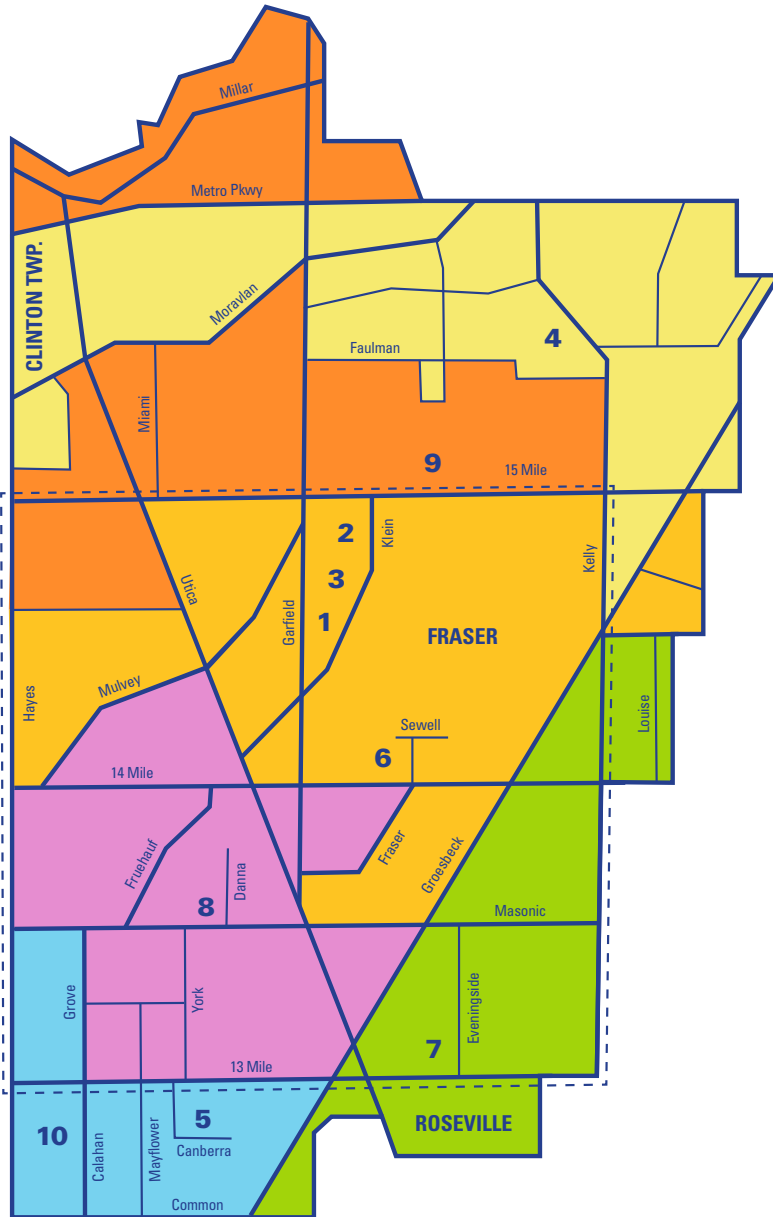

# Fraser Public School District

## MAP / DIRECTORY

1. **Administration Building**      **586.439.7000**  
33466 Garfield Road  
Fraser, MI 48026
2. **Fraser High School**      **586.439.7200**  
34270 Garfield Road  
Fraser, MI 48026
3. **Richards Middle School**      **586.439.7400**  
33500 Garfield Road  
Fraser, MI 48026
4. **Disney Elementary**      **586.439.6400**  
36155 Kelly Road  
Clinton Township, MI 48035
5. **Dooley Center**      **586.439.7600**  
16170 Canberra Street  
Roseville, MI 48066
6. **Edison Elementary**      **586.439.6500**  
17470 Sewell Avenue  
Fraser, MI 48026
7. **Eisenhower Elementary**      **586.439.6600**  
31275 Eveningside  
Fraser, MI 48026
8. **Emerson Elementary**      **586.439.6700**  
32151 Danna Street  
Fraser, MI 48026
9. **Salk Elementary**      **586.439.6800**  
17601 15 Mile Road  
Clinton Township, MI 48035
10. **Twain Elementary**      **586.439.6900**  
30601 Calahan Road  
Roseville, MI 48066

\* Shaded Areas Denote Elementary Boundaries